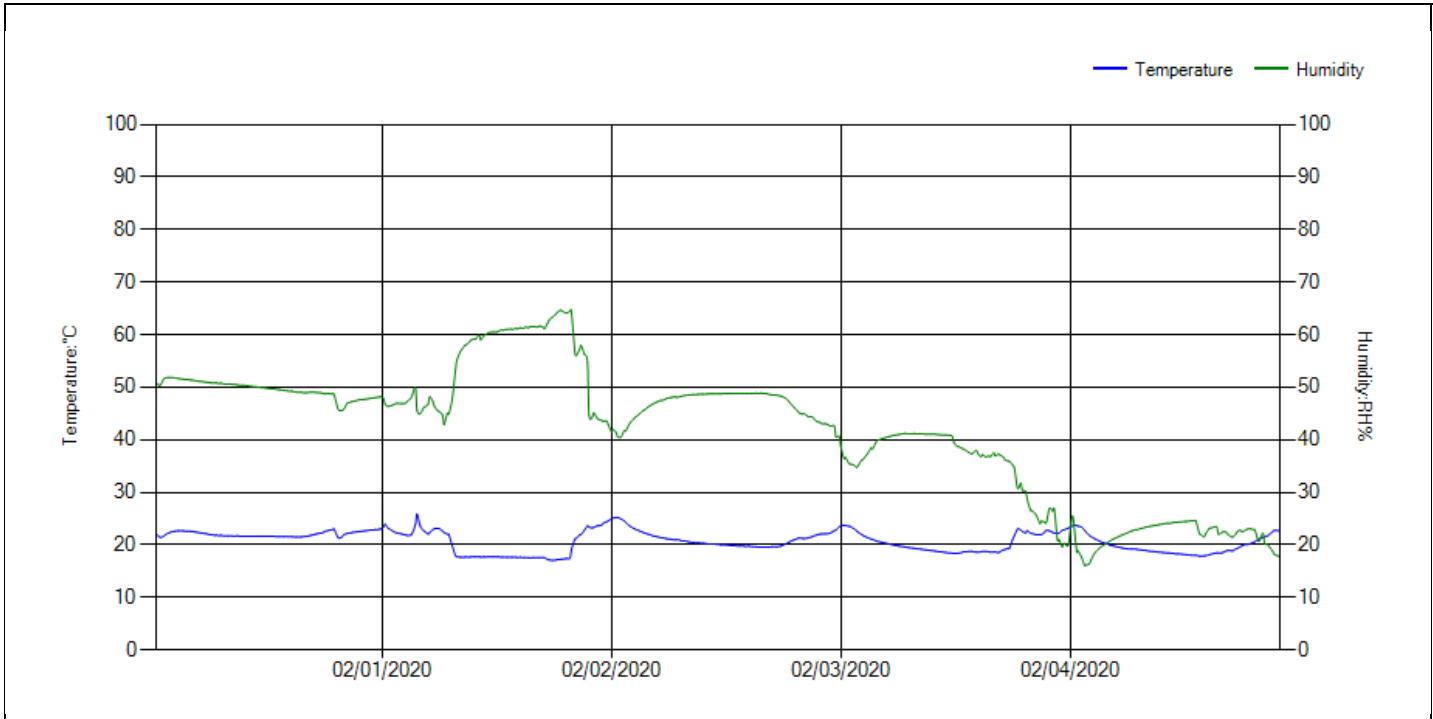

NO ALARM

Time Zone: (GMT+08:00) mm/dd/yy

Device Configuration

Serial Number: 60400292
Start Delay:30 Minute
Alarm Limits:-30°C~70°C 0%~100%
Alarm Delay:0 Minute
Alarm type: No alarm
Log Interval:10 Minute

Alarm Zones	Total Time	First Activated
Over 70°C	00/00/00	None
Under -30°C	00/00/00	None
Over 100%	00d00h00m	None
Under 0%	00d10h46m	None

Logistic Information

Container Number:	Shipper:
Pallet Number:	Consignee:
Goods Description:	

Summary

Highest Temperature:25.86°C	02/01/2020 03:35:02	Highest Humidity: 64.66%	02/01/2020 18:35:02	Start Time: 01/31/2020 00:15:02
Lowest Temperature: 17.05°C	02/01/2020 17:45:02	Lowest Humidity: 16.05%	02/04/2020 01:45:02	Stop Time: 02/04/2020 21:55:02
Average Temperature: 20.73°C		Average Humidity: 41.87%		Elapsed Time:04d21h40m
MKT: 20.93°C				